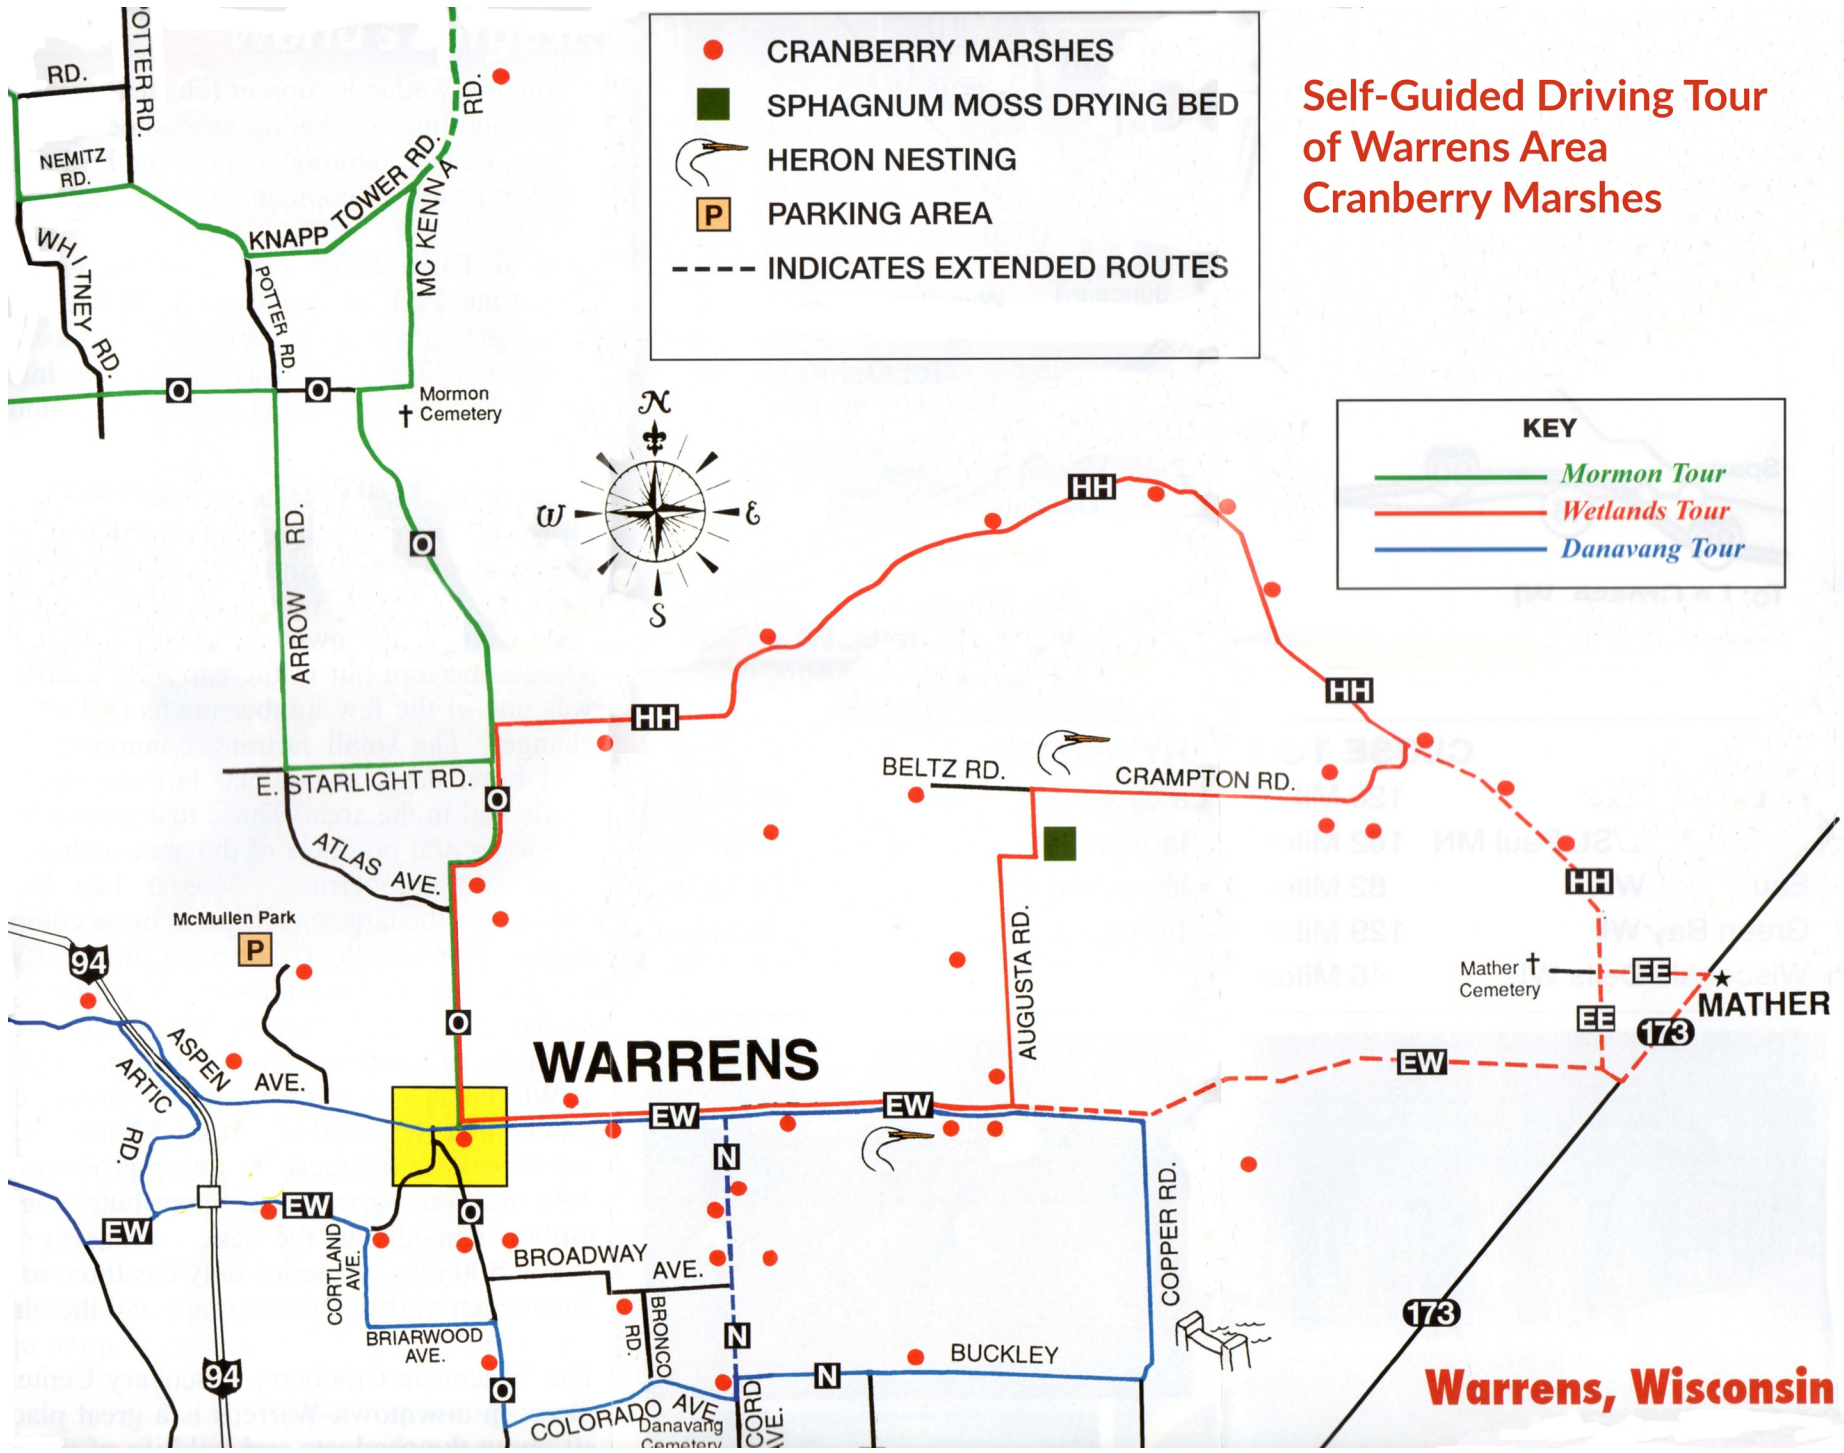

Self-Guided Driving Tour of Warrens Area Cranberry Marshes

- CRANBERRY MARSHES
- SPHAGNUM MOSS DRYING BED
- 🦅 HERON NESTING
- Ⓟ PARKING AREA
- INDICATES EXTENDED ROUTES

- KEY**
- Mormon Tour
 - Wetlands Tour
 - Danavang Tour

Warrens, Wisconsin